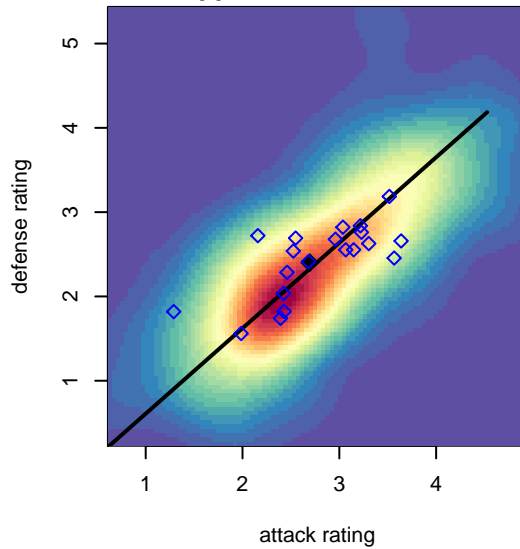

WPFC Fury Black B98

Franklin Pierce SC
 Tacoma, WA
 B98 total strength=1535
 attack=14.8 defense=11.02
 fall league = PSPL Premier U16

alt names used:
 FPSC FURY'98 BLACK (WA)
 FPSC Fury 98 Black
 FPSC Fury 98
 FPSC Fury B98 Black
 FPSC Fury98 Black
 FPSC FURY B98 BLACK (WA)

Venues played:
 2014 Rainier Challenge Copa U16
 2014 Crossfire Select Cup BU16 Gold
 2014 Bigfoot Gold U16
 2014 PSPL Premier U16
 2014 PacNW Winter Classic Premier II U16
 2014 WA Cup U16 Gold U16

WPFC Fury Black B98
 Dots are actual minus expected GF (blue circles) and GA (red triangles).
 Blue line is smoothed change in attack strength. Red is smoothed change in defense strength.

**attack and defense variance (black dot)
relative to other teams
and top 10 in region**

**attack and defense rating
relative to others at age
and all opponents in last 13 months**

Performance relative to 13 month average