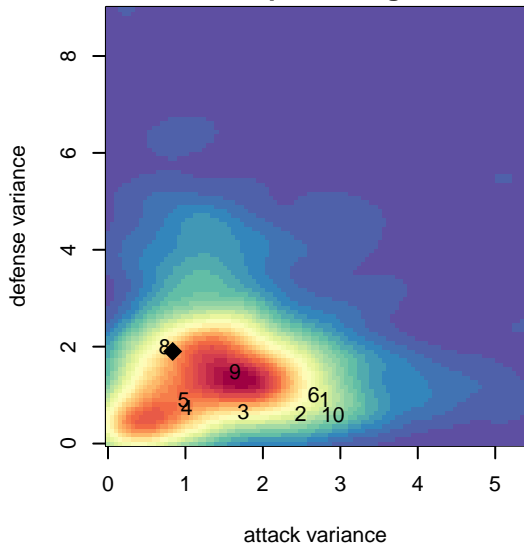

WPFC Fury Black B98

Franklin Pierce SC
 Tacoma, WA
 B98 total strength=1535
 attack=14.8 defense=11.02
 fall league = PSPL Premier U16

alt names used:
 FPSC FURY'98 BLACK (WA)
 FPSC Fury 98 Black
 FPSC Fury 98
 FPSC Fury B98 Black
 FPSC Fury98 Black
 FPSC FURY B98 BLACK (WA)

Venues played:
 2014 Rainier Challenge Copa U16
 2014 Crossfire Select Cup BU16 Gold
 2014 Bigfoot Gold U16
 2014 PSPL Premier U16
 2014 PacNW Winter Classic Premier II U16
 2014 WA Cup U16 Gold U16

WPFC Fury Black B98
 Dots are actual minus expected GF (blue circles) and GA (red triangles).
 Blue line is smoothed change in attack strength. Red is smoothed change in defense strength.

**attack and defense variance (black dot)
relative to other teams
and top 10 in region**

**attack and defense rating
relative to others at age
and all opponents in last 13 months**

Performance relative to 13 month average