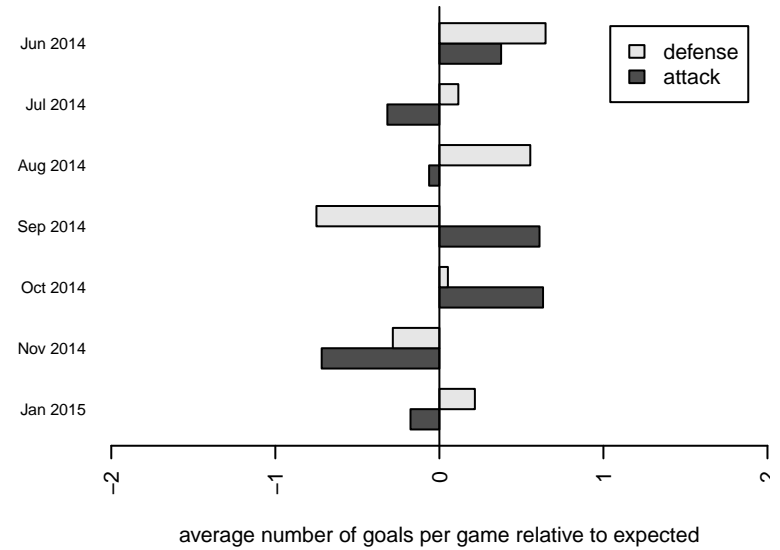

Performance relative to 13 month average