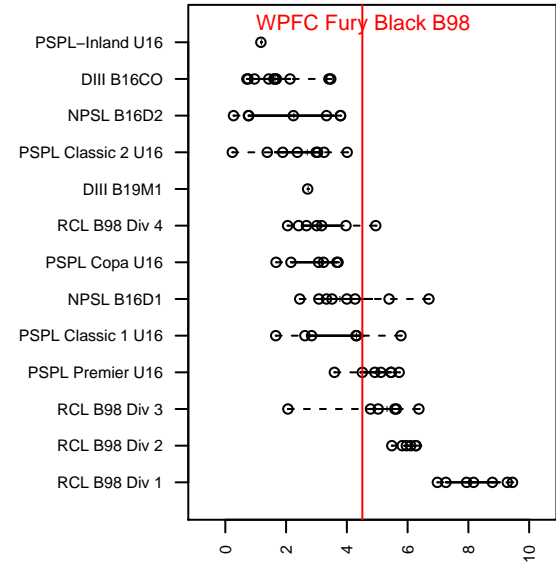

WPFC Fury Black B98

Franklin Pierce SC
 Tacoma, WA
 B98 total strength=1535
 attack=14.8 defense=11.02
 fall league = PSPL Premier U16

alt names used:
 FPSC FURY'98 BLACK (WA)
 FPSC Fury 98 Black
 FPSC Fury 98
 FPSC Fury B98 Black
 FPSC Fury98 Black
 FPSC FURY B98 BLACK (WA)

Venues played:
 2014 Rainier Challenge Copa U16
 2014 Crossfire Select Cup BU16 Gold
 2014 Bigfoot Gold U16
 2014 PSPL Premier U16
 2014 PacNW Winter Classic Premier II U16
 2014 WA Cup U16 Gold U16

WPFC Fury Black B98
 Dots are actual minus expected GF (blue circles) and GA (red triangles).
 Blue line is smoothed change in attack strength. Red is smoothed change in defense strength.

**attack and defense variance (black dot)
relative to other teams
and top 10 in region**

**attack and defense rating
relative to others at age
and all opponents in last 13 months**

Performance relative to 13 month average