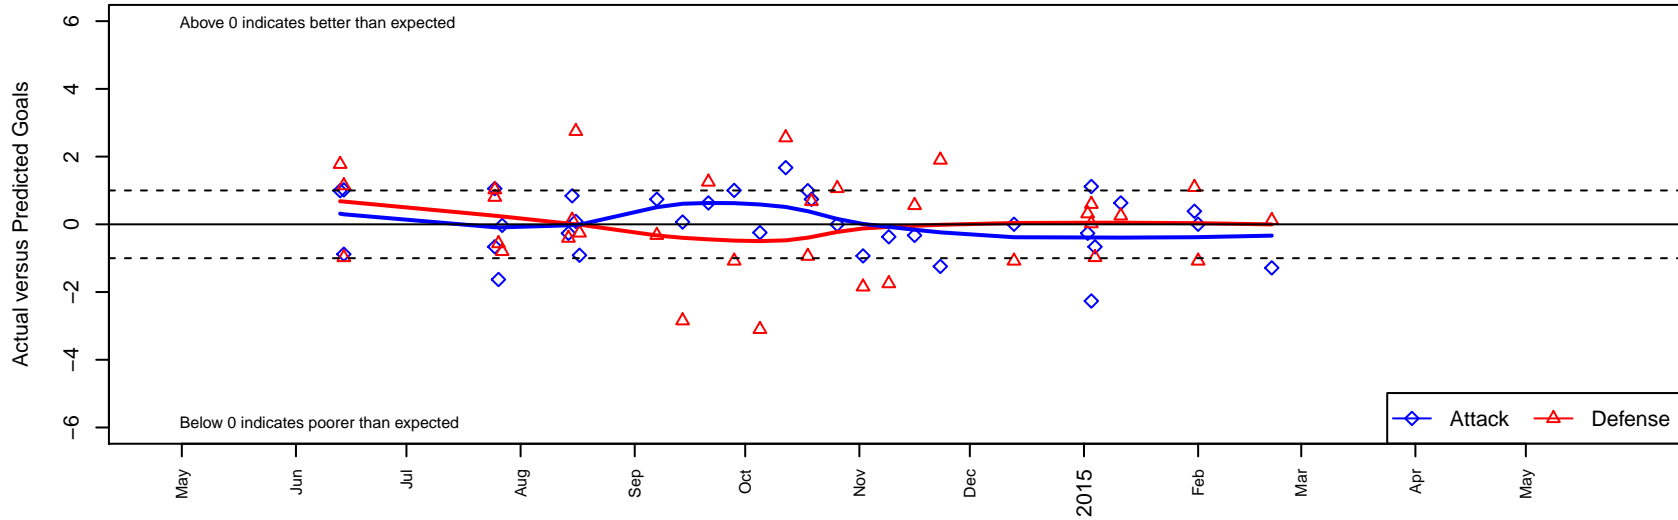

WPFC Fury Black B98

Franklin Pierce SC
 Tacoma, WA
 B98 total strength=1535
 attack=14.8 defense=11.02
 fall league = PSPL Premier U16

alt names used:
 FPSC FURY'98 BLACK (WA)
 FPSC Fury 98 Black
 FPSC Fury 98
 FPSC Fury B98 Black
 FPSC Fury98 Black
 FPSC FURY B98 BLACK (WA)

Venues played:
 2014 Rainier Challenge Copa U16
 2014 Crossfire Select Cup BU16 Gold
 2014 Bigfoot Gold U16
 2014 PSPL Premier U16
 2014 PacNW Winter Classic Premier II U16
 2014 WA Cup U16 Gold U16

WPFC Fury Black B98
 Dots are actual minus expected GF (blue circles) and GA (red triangles).
 Blue line is smoothed change in attack strength. Red is smoothed change in defense strength.

**attack and defense variance (black dot)
relative to other teams
and top 10 in region**

**attack and defense rating
relative to others at age
and all opponents in last 13 months**

Performance relative to 13 month average